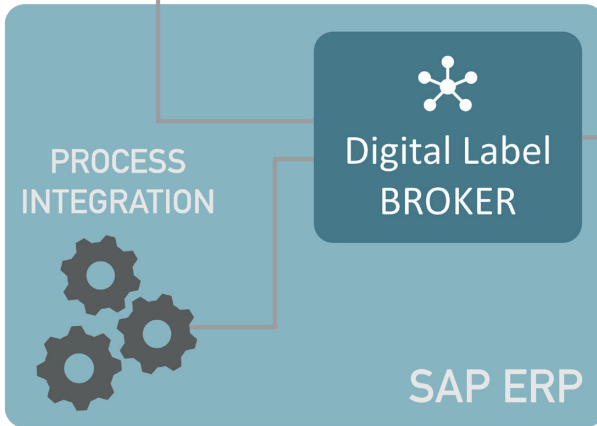

# 4 process DIGITAL LABELS

OPTIMIZE YOUR PROCESSES THROUGH THE  
DIGITALIZATION OF YOUR SUPPLY CHAIN

POWERED BY

**e-shelf-labels**

Industry 4.0:  
digitalization in  
Logistics & Manufacturing

Full procedural  
integration into your  
SAP ERP system

Framework as  
implementation  
accelerator

Paperless processes  
Out-of-the-box integration  
Real time data

- **Production support:**  
Use the connection of your SAP ERP system with digital labels in order to be informed within your manufacturing process at any time about the current processing status and the progress of your production.
- **Traceability and labelling in your supply chain:**  
Keep the labelling of your containers or work pieces up up-to-date at all times, e. g. with material information and destination.
- **Marking of storage locations:**  
Equip your storage locations with dynamic information. Display which materials are stored in the respective location or point out special detailed information.

## LABEL ASSIGNMENT

### Special features of the solution:

- Simple and dynamic integration of labels
- Quick incorporation into standard processes
- Flexible integration into complex individual processes
- Protection of the processes through feedback of defective labels into your ERP system
- Future-proof also for SAP S/4HANA On-Premise and Cloud