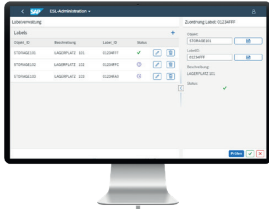

LABEL ASSIGNMENT

Special features of the solution:

- Simple and dynamic integration of labels
- Quick incorporation into standard processes
- Flexible integration into complex individual processes
- Protection of the processes through feedback of defective labels into your ERP system
- Future-proof also for SAP S/4HANA On-Premise and Cloud